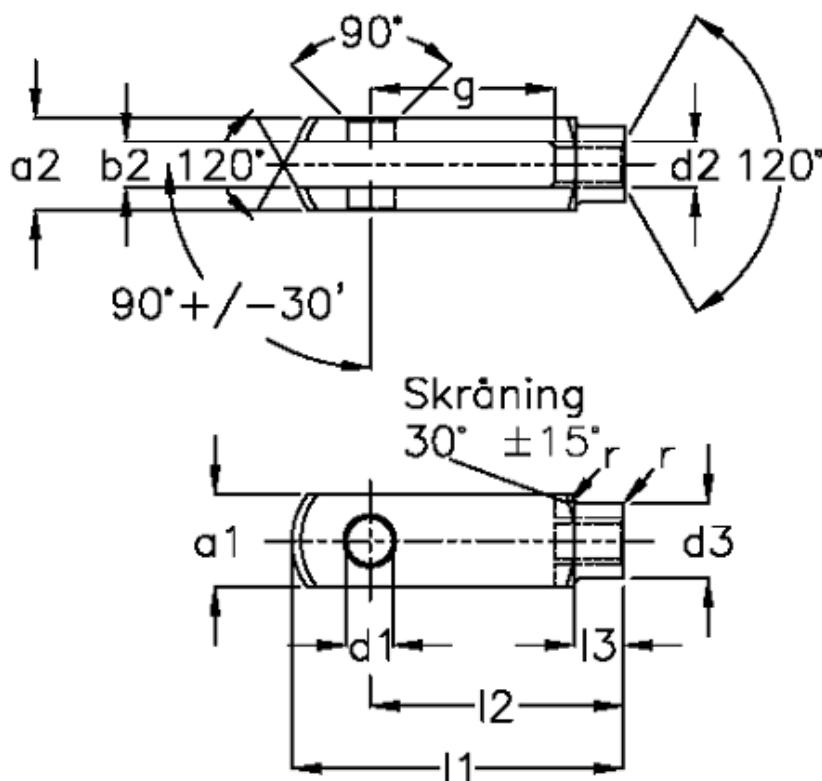

Article number: 140530612

Description: KLEE Fork joint G 6x12 M6, right

## Measures

a1 (h11)	= 12	g (+/-0.5)	= 12
a2	= 12 (+0,3 -0,16)	l1 (+/-0.5)	= 31
b1 (B13)	= 6	l2	= 24 (-0,3)
b2	= 6 (B13)	l3	= 9 (+/-0,2)
d1 H9	= 6	r	= 0.5
d2	= M 6 x 1	Size	= G 6 x 12
d3 (+/-0.3)	= 10	Weight	= 0.015
f (+/-0.2)	= 0.5		